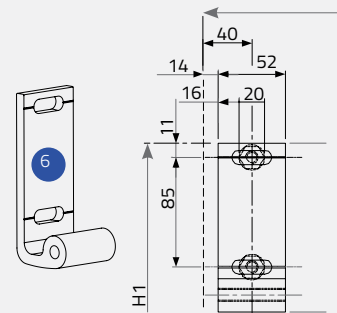

PergoLine Sapphire Plus

PergoLine Sapphire Plus

Dimensions in mm Boyutlar mm

Frontal view / Önden görünüş

Side view / Yandan görünüş

	Max. width	Max. projection
Single Form	450 cm	600 cm
Double Form	800 cm	600 cm
Triple Form	1200 cm	600 cm

Technical Details Teknik Ayrıntılar

Extruded Frontal Gutter (Water-drain)

System has 15% inclination for better water drain. If this structure doesn't have these following features, Byart Group will not be responsible for possible knapsacks of water or similar problems concerning the running-off of rainwater. Flowing profiles number is indicative, inclinations are the least guaranteed for a correct outflow of rainwater. For inferior inclinations to least measures pointed in the table, it is possible to add one or more intermediary rails, except for technical office approval.

Anti-Wind Profile / Rüzgar Önleyici Profil

Connection roof / Bağlantı çatısı

Wall application bracket / Duvar uygulama köşebendi

Roof for cassette / Çatı Kaset

Wall Application Bracket / Duvar Uygulama Köşebendi

Technical Legend / Teknik Tanım

- 1 Rail Ray
- 2 Extruded frontal water-drain Haddeden çekilmiş ön su tahliyesi
- 3 Middle flowing profile Orta akış profili
- 4 Last flowing profile Son akış profili
- 5 Pole Direk
- 6 Wall application bracket Duvar uygulama köşebendi