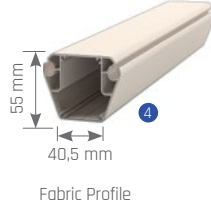

PergoLine Sapphire Plus

PergoLine Sapphire Plus

Dimensions in mm Boyutlar mm

Frontal view / Önden görünüş

Side view / Yandan görünüş

	Max. width	Max. projection
Single Form	450 cm	600 cm
Double Form	800 cm	600 cm
Triple Form	1200 cm	600 cm

Technical Details Teknik Ayrıntılar

Extruded Frontal Gutter (Water-drain)

System has 15% inclination for better water drain. If this structure doesn't have these following features, Byart Group will not be responsible for possible knapsacks of water or similar problems concerning the running-off of rainwater. Flowing profiles number is indicative, inclinations are the least guaranteed for a correct outflow of rainwater. For inferior inclinations to least measures pointed in the table, it is possible to add one or more intermediary rails, except for technical office approval.